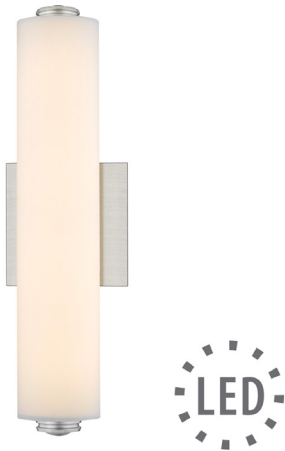

JOB NAME _____

JOB TYPE _____

COMMENTS _____

ZEN

9104-B14 PW-OP

UPC: 844375053977
LED Bath Bar

Clean, modern and sophisticated, Zen is a series of dimmable, energy-efficient LED bath bars. The collection features simple metal finials, bright opal glass, and a satiny pewter finish. The bright lights are perfect over or next to a mirror.

Fixture Finish:	Pewter	
Glass/Shade Finish:	Opal Glass	
Materials:	Steel	Glass
Fixture Width:	15.375"	39.05cm
Fixture Height:	4.5"	11.43cm
Fixture Extension	3.875"	9.84cm
Glass/Shade Diameter:	14"	35.56cm
Glass/Shade Height:	3"	7.62cm
Glass/Shade Extension:	3"	7.62cm
Canopy Backplate Dimensions:	4.5"W x 4.5"H x 0.75"E	11.43cmW x 11.43cmH x 1.905cmE
Rod Quantity:	NA	
Bulb Type:	LED Panel	Bulb Included
Fixture Wire Length:	8"	
Fixture Wattage:	1 x 15W(LED)	
Voltage:	120	
Projected Life:	30000H	
Brightness:	1200 lumens	
Color Temperature:	3000k	
CRI:	90	
Dimmable:	Yes	
Voltage:	120	
Install Position:	Reversible	
Approved Location:	Damp Location	